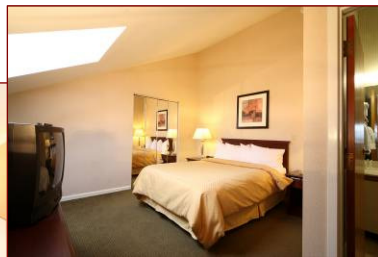

CONTACT:
1712 Shelburne Road
South Burlington, VT 05403
802-860-1112
866-762-7870
www.innvermont.com

ACCOMMODATIONS: 84 GUEST ROOMS

- 70 King Suites with King Bed & Queen Pull -Out Sofa Bed
- 8 Lofted Suites with King Bed/ Queen Bed & Queen Pull out Sofa Bed
- 4 Floors
- Free Parking

FEATURES & AMENITIES

- Complimentary Hot Buffet Breakfast
- Fitness Center/Access to Indoor Pool
- Guest Laundry
- In-room full refrigerator, microwave, sink and
- Built in table/work station, iron/board, hairdryer & coffee maker.
- Free High Speed Wireless/Wired Internet Access

MEETING FACILITIES

- **The Sunset Ballroom** - 4800 sq. ft.
300 banquet, 400 Theater style, 150 Classroom
- **2 Meeting Rooms**
The Sugarbush Room - 1100 sq. ft.
The Killington Room - 400 sq. ft.